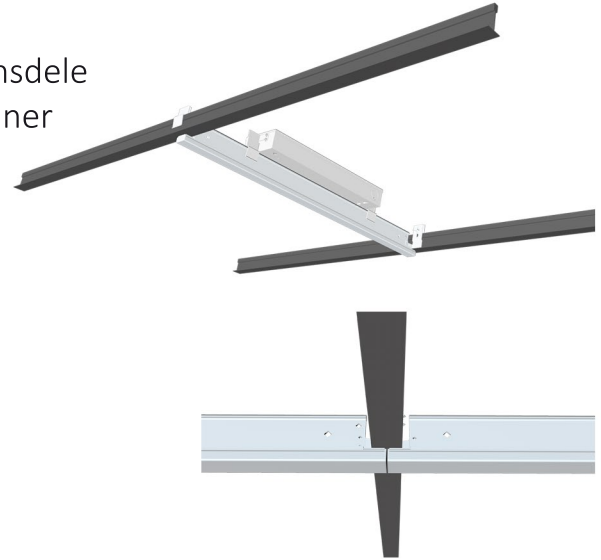

T-SKINNE LED

Funktioner

- Minimalistisk udseende med maksimalt udbytte
- Simpelt koncept, få varenumre dækker alle installationsdele
- Driver passer til hhv. 3 stk. 60 cm. / 3 stk. 120 cm. skinner
- Nem installation, både af skinner og driver
- Flexibel placering af lyskinnerne
- Det synlige lysmodul er kun 12 mm. i højden
- Lang levetid, L70=50.000 timer
- 1-10V dæmpbar
- 130 lumen/watt

Specifikationer, lyskinner

Varenr.	Længde	Watt	Lumen	Spænding	Kelvin	Lysvinkel	CRI
65150	60 cm.	10W	1.300	100-277V AC	4.000	120°	>80
65155	120 cm.	20W	2.600	100-277V AC	4.000	120°	>80

Specifikationer, drivere

Varenr.	Effekt	Dæmpbar	Håndtering
63160	30W	1-10V	Indgang for 3 stk. 60 cm. T-skinne lyskinner
63165	60W	1-10V	Indgang for 3 stk. 120 cm. T-skinne lyskinner

Optioner

- Lysfarve; fås også i 3.500 og 5.000 kelvin som kvantums-bestillingsvare
- CRI; fås også i CRI>90 som kvantums-bestillingsvare